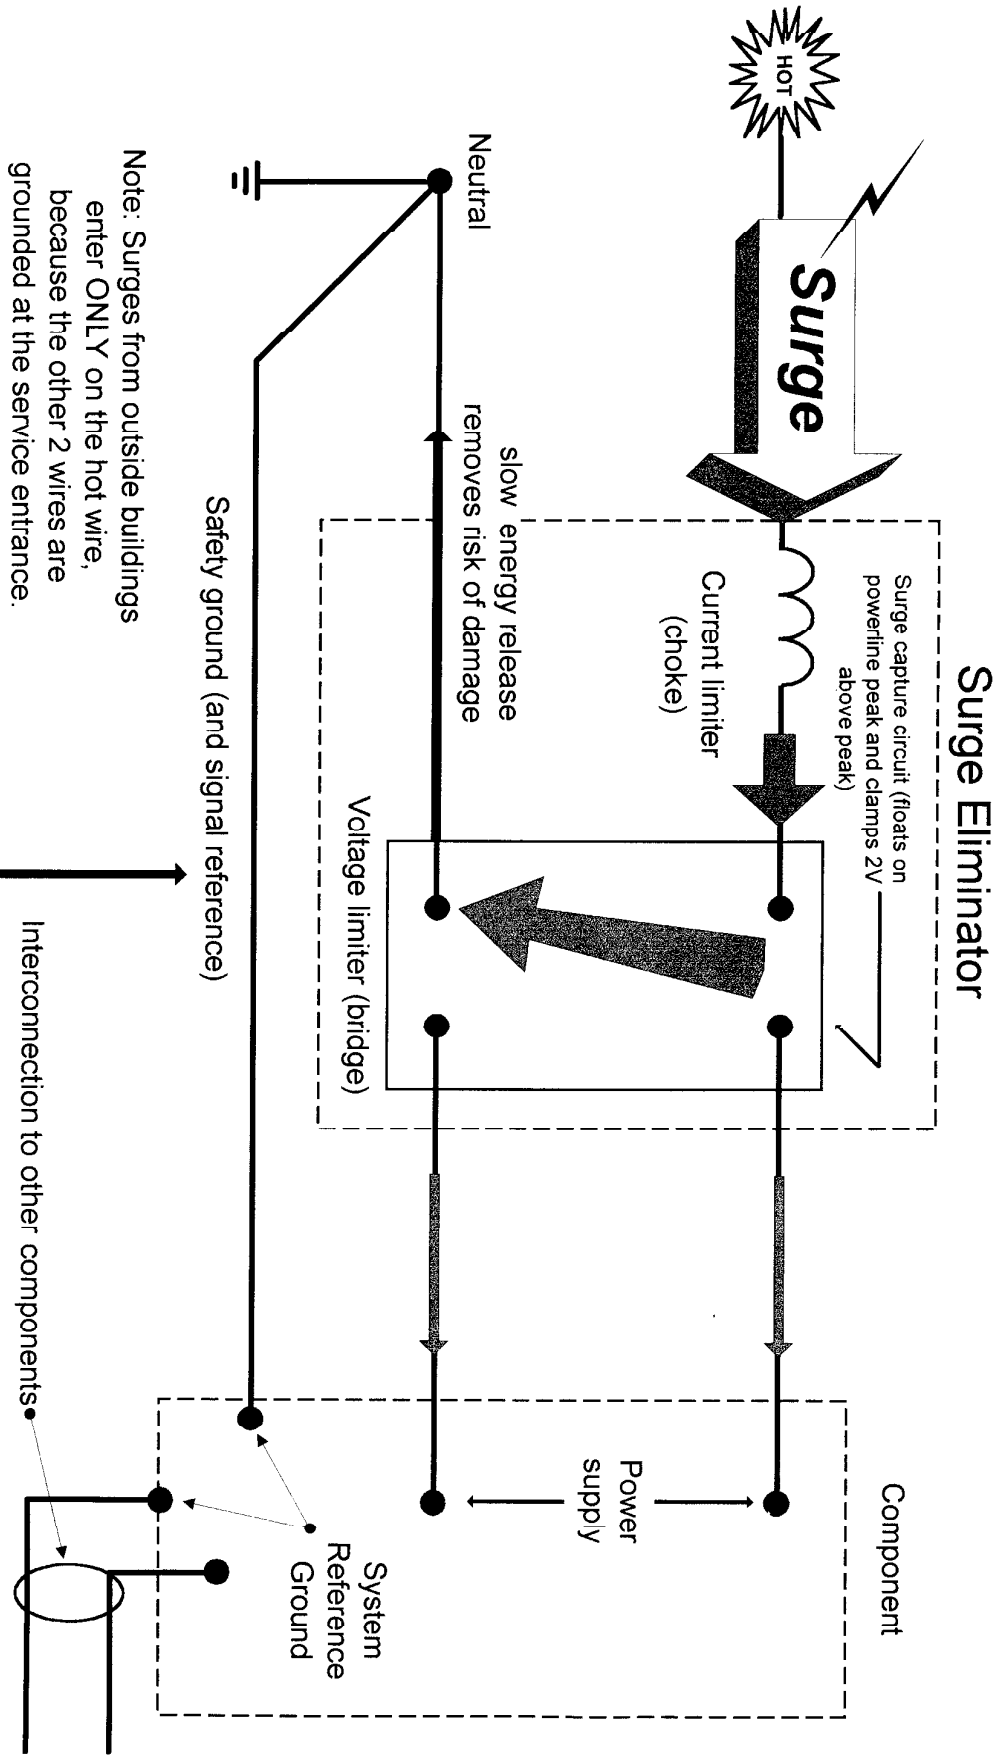

How Surge-X™ Protection Works

NEW FRONTIER ELECTRONICS
 2744 NORTH SUGAN ROAD
 NEW HOPE, PA 18938

Note: Surges from outside buildings enter **ONLY** on the hot wire, because the other 2 wires are grounded at the service entrance.

Important: Surge-X does not allow powerline surges onto the critical signal reference ground, which would pass them directly into delicate circuitry. All "3 mode" suppressors and UPSes do.