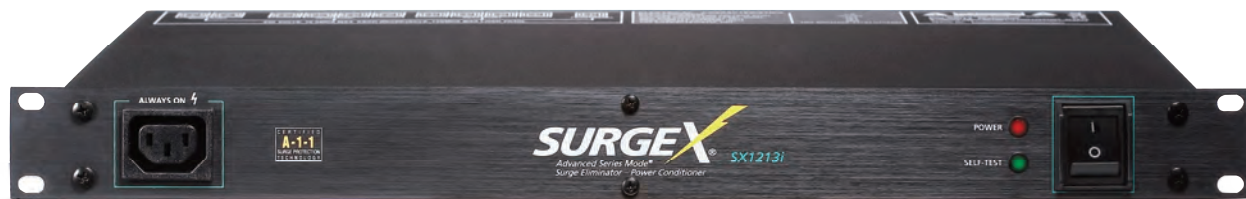

SURGEX®

THE MOST TRUSTED NAME IN POWER PROTECTION

SX1213i

SURGE ELIMINATOR & POWER CONDITIONER

- *Advanced Series Mode*® Surge Protection
- *Impedance Tolerant*® EMI/RFI Filtering

The SX1213i provides guaranteed surge protection and power conditioning for audio, video, broadcast and computer equipment.

The units are 13-amp load-capable and have 10 industrial grade earthed IEC/AC receptacles (8 switched, 2 always on) plus a front-panel courtesy receptacle. A rear panel warning light will indicate incorrect polarity of the AC supply.

The unit features both common mode and normal mode *Impedance Tolerant*® EMI/RFI filtering for a comprehensive power conditioning solution.

SurgeX *Advanced Series Mode*® technology is superior to conventional MOV circuitry or MOV-Hybrid designs and is completely non-sacrificial. Our zero let-through technology provides the most reliable protection available. It stops all surges up to 6,000 volts (unlimited surge current) without producing harmful side effects such as earth contamination or common-mode disturbances.